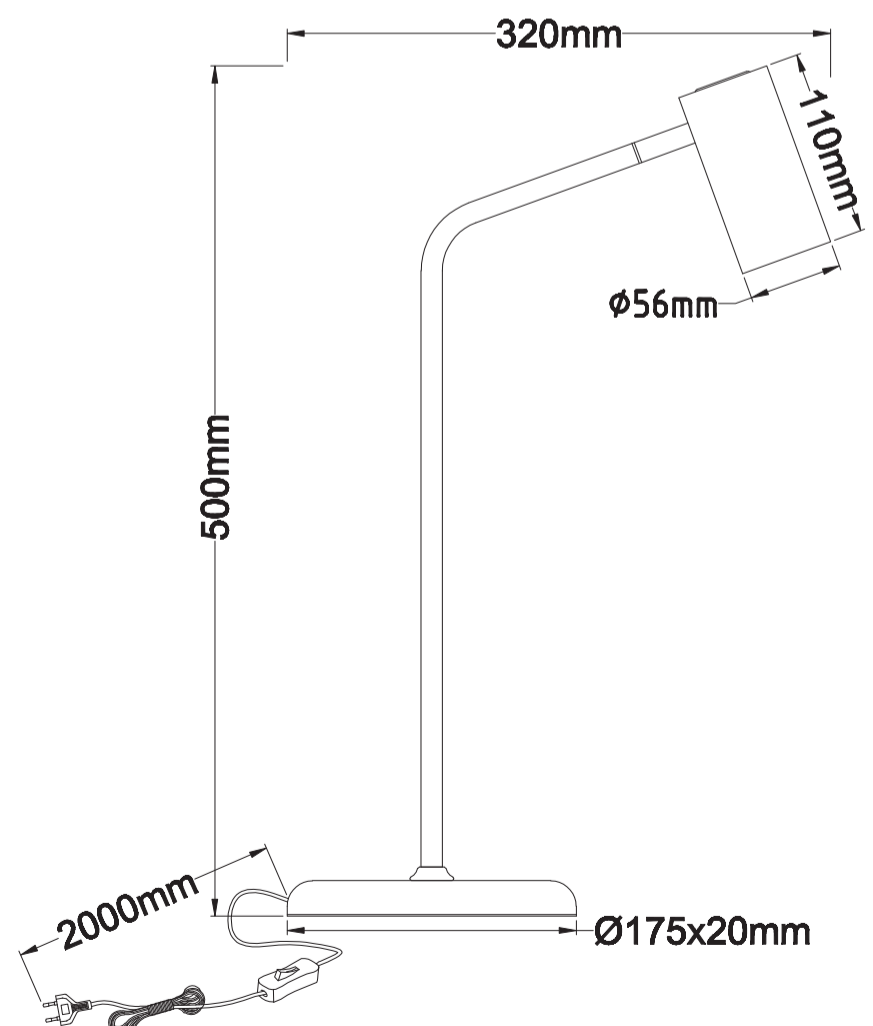

Monteringsinstruktion

1. Montera lampan efter skissen. Vrid varsamt på rördelarna så att inte sladden tvinnas.
2. Försök aldrig modifiera eller ändra produkten. Anslutningskabeln och sladden till denna produkt är ej utbytbara. Om kabeln eller sladden skadas skall armaturen kasseras.

1. Assemble the lamp according to the drawing. Turn gently on the tube parts so that the cord is not twisted.
2. Never change or modify the product. The external flexible cable and cord for this product are not replaceable. If the cable or cord is damaged the product shall be discarded.

Specifications

Model No: M1949133,M1949134,M1949135,M1949136

Voltage: 220-240V

Power: 1 X MAX. 4W LED GU10

For indoor use only.

For dry and clean indoor environment.

Don't throw the article into normal domestic waste but hand it in for recycling. In this way you have a big hand in environmental protection. Please ask your local government for next staging area.