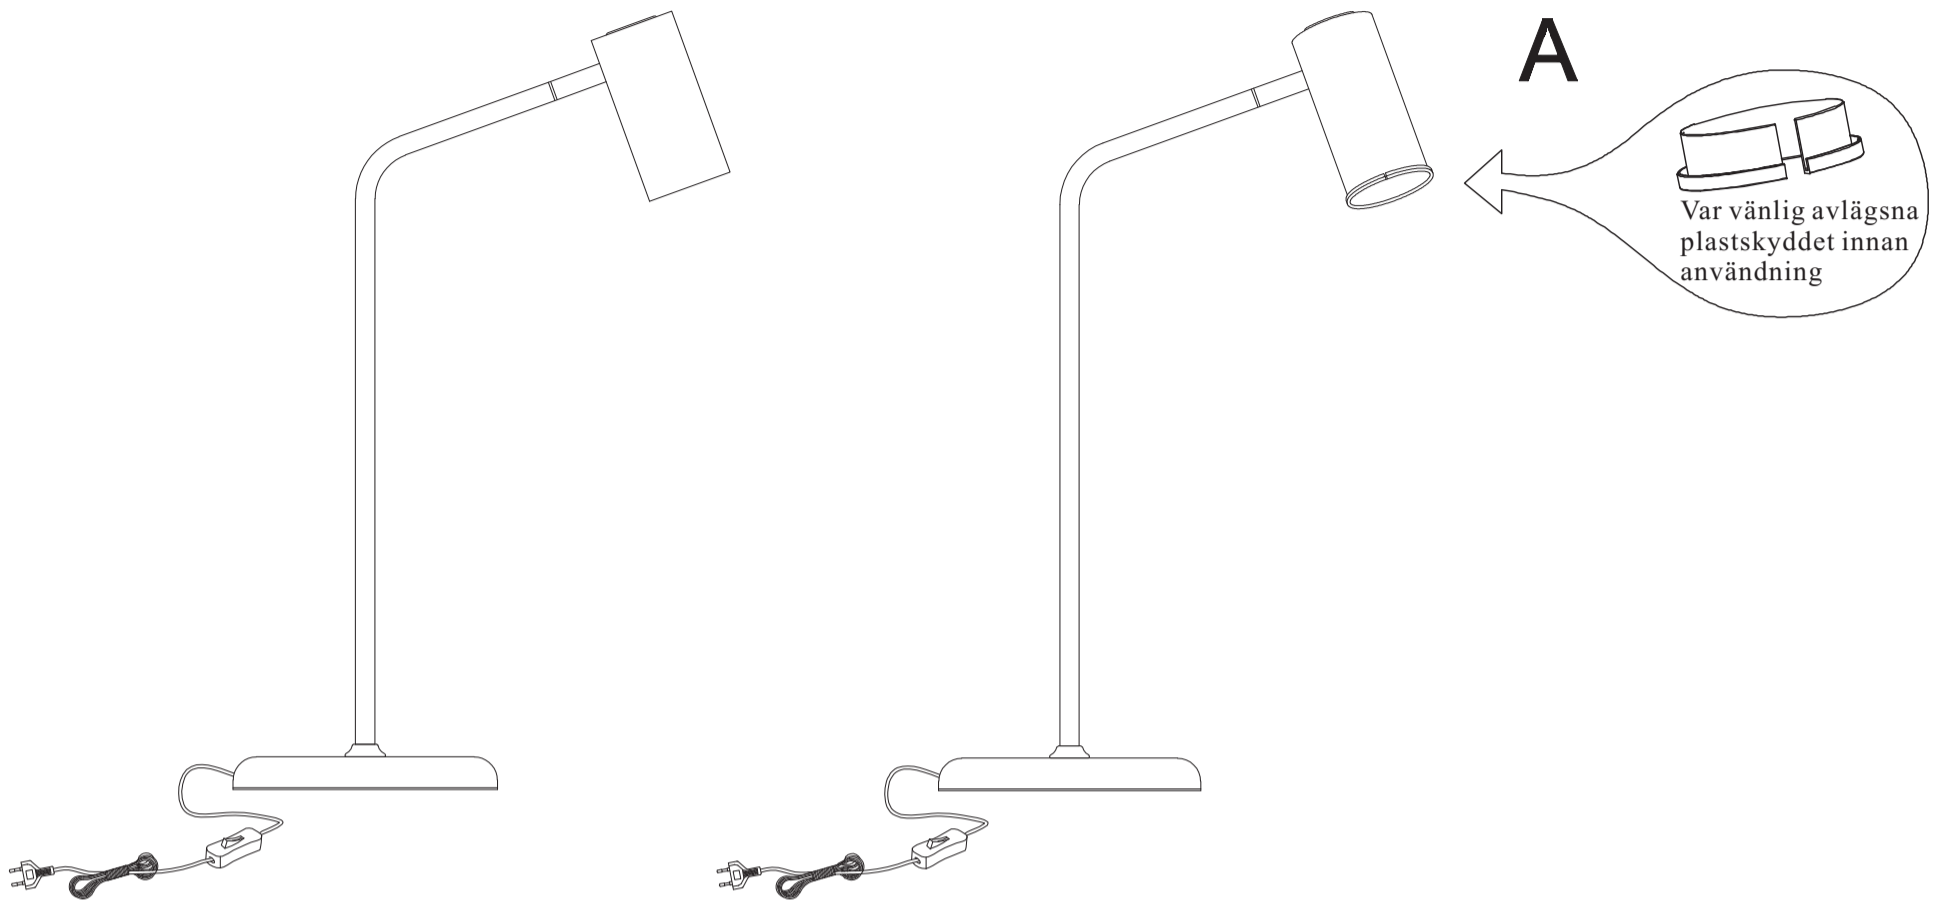

MONTREAL

19-09-11

Monteringsanvisning / Assembly instruction

MiO