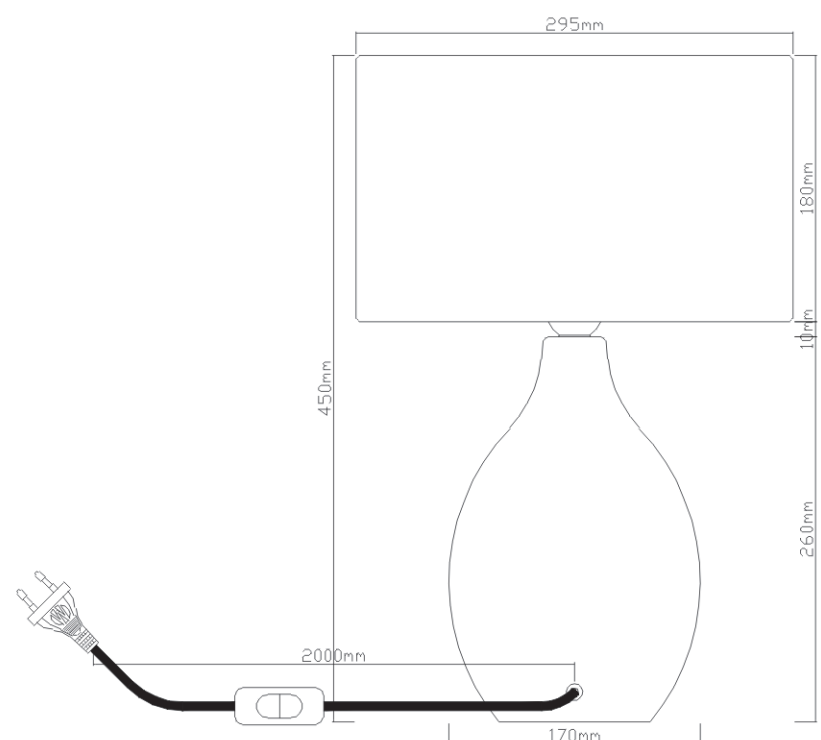

1. Assemble the lamp according to the drawing.
2. Never change or modify the product. The external flexible cable and cord for this product are not replaceable. If the cable or cord is damaged the product shall be discarded.

Specifications

Model No: M1949054
Voltage: 220-240V
Power: MAX 1x60W E27

For indoor use only.

For dry and clean indoor environment

Don't throw the article into normal domestic waste but hand it in for recycling. In this way you have a big hand in environmental protection. Please ask your local government for next staging area.

Mio AB, Fågelviksleden 2 S-54350 TIBRO Sweden, www.mio.se

25.4x19cm、70克、单面印黑

EVELINA

Monteringsanvisning / Assembly instruction

2019/8/10