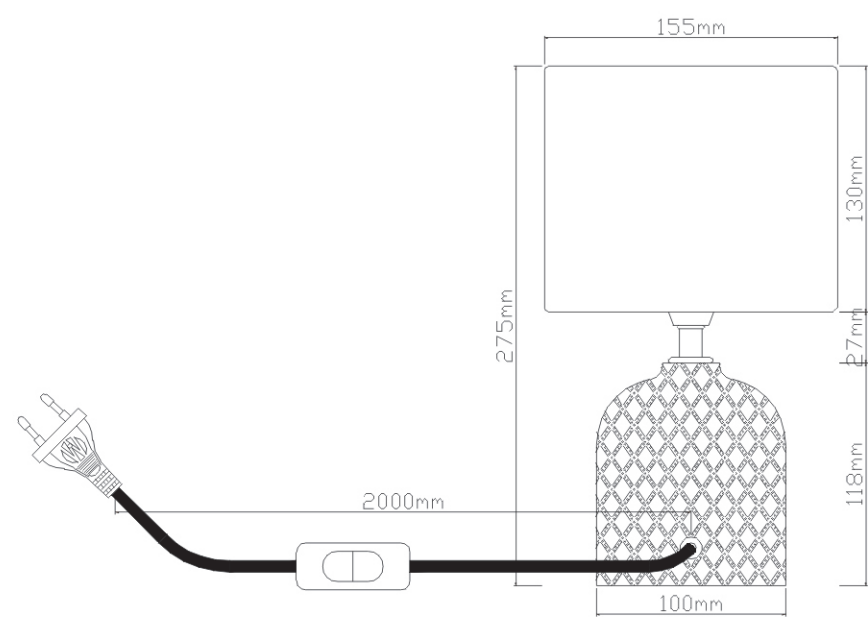

Monteringsinstruktion

1. Montera lampan efter skissen.
2. Försök aldrig modifiera eller ändra produkten. Anslutningskabeln och sladden till denna produkt är ej utbytbara. Om kabeln eller sladden skadas skall armaturen kasseras.

1. Assemble the lamp according to the drawing.
2. Never change or modify the product. The external flexible cable and cord for this product are not replaceable. If the cable or cord is damaged the product shall be discarded.

Specifications

Model No: M1949057, M1949060

Voltage: 220-240V

Power: MAX 1x40W E14

For indoor use only.

For dry and clean indoor environment

Don't throw the article into normal domestic waste but hand it in for recycling. In this way you have a big hand in environmental protection. Please ask your local government for next staging area.

Mio AB, Fågelviksleden 2 S-54350 TIBRO Sweden, www.mio.se

25.4x19cm、70克、单面印黑

DARIA

Monteringsanvisning / Assembly instruction

2019/8/10