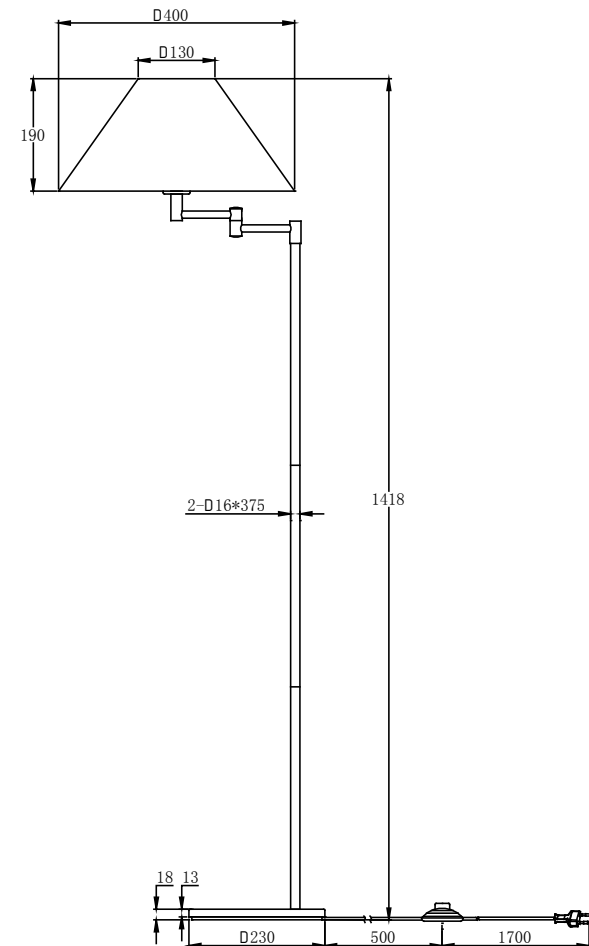

1. Assemble the lamp according to the drawing.
2. Never change or modify the product. The external flexible cable and cord for this product are not replaceable. If the cable or cord is damaged the product shall be discarded.

Specifications

Model No:M1949105

Voltage: 230V

Power:40W

For indoor use only.

For dry and clean indoor environment.

Don't throw the article into normal domestic waste but hand it in for recycling. In this way you have a big hand in environmental protection. Please ask your local government for next staging area.