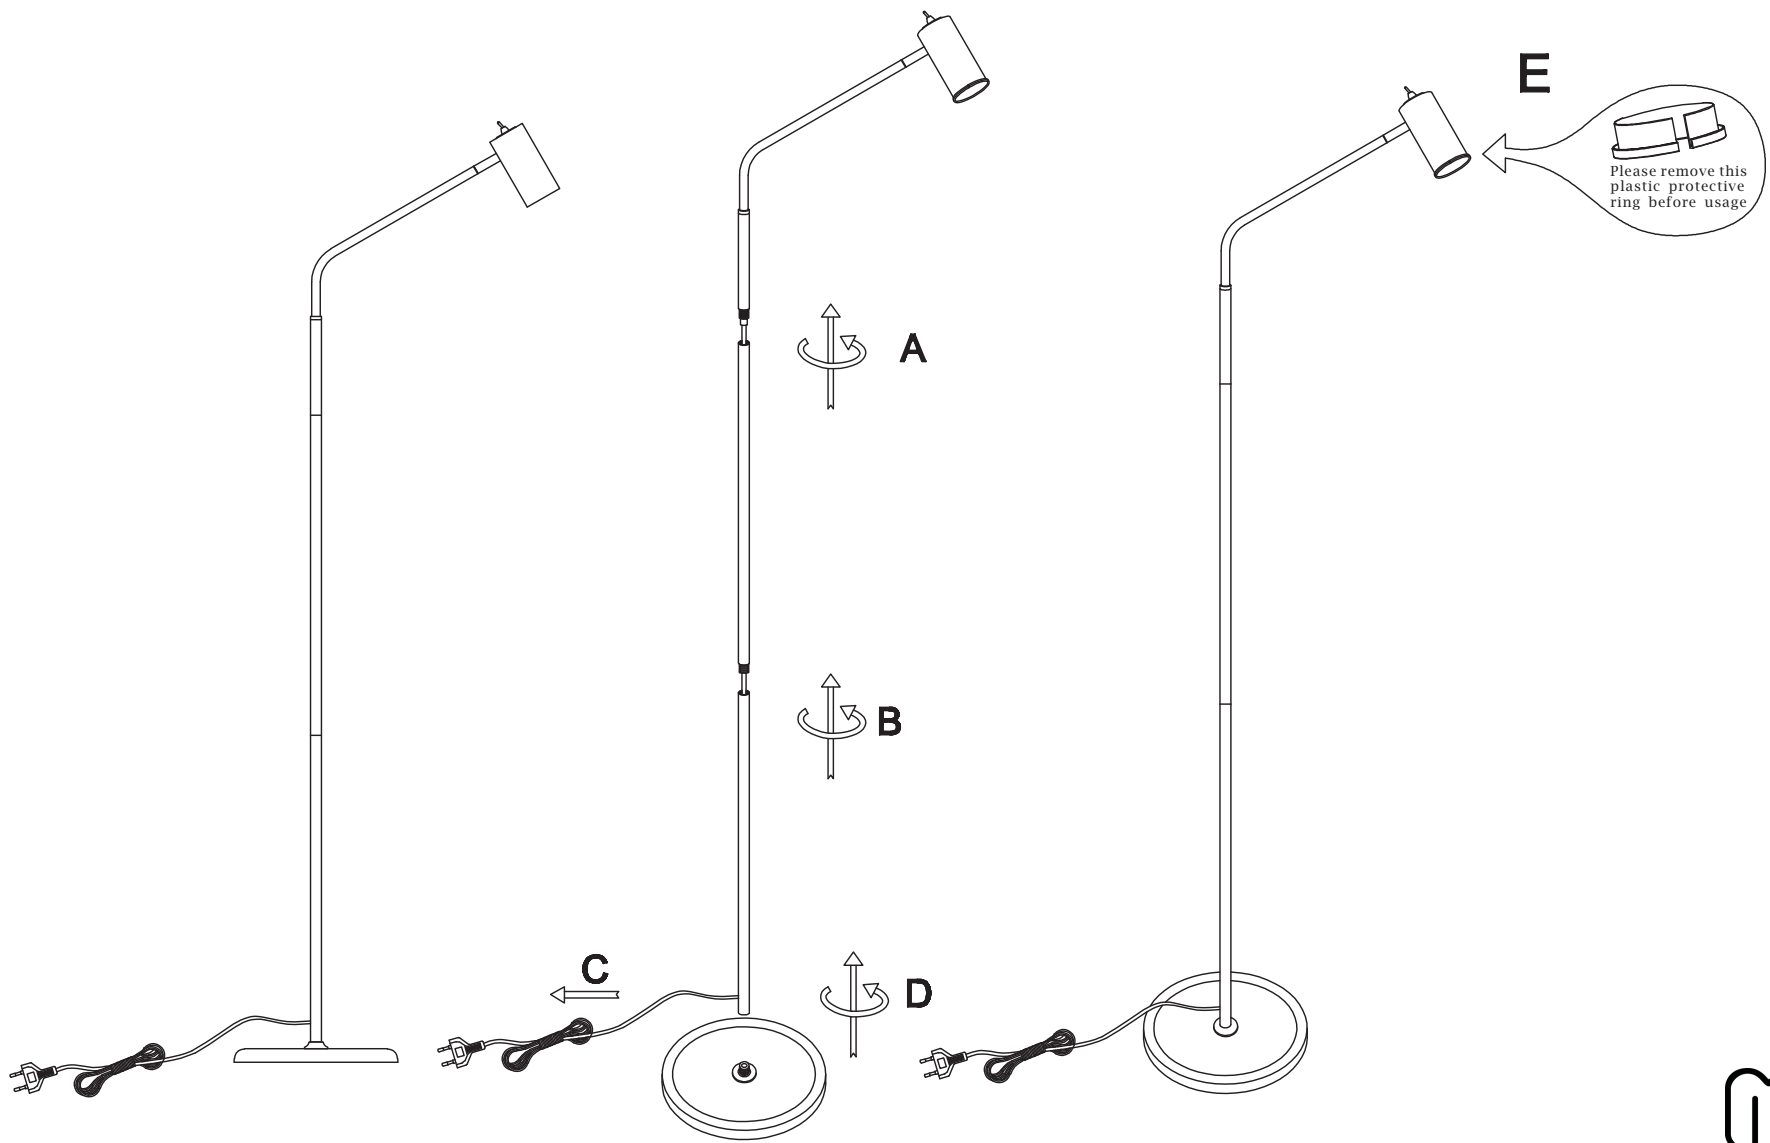

MONTREAL

Monteringsanvisning / Assembly instruction

MiO