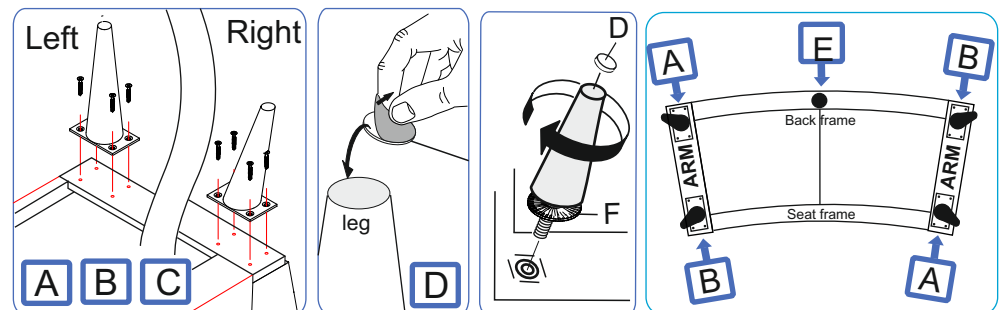

COUNTY / MONTANA

3-seater curved

Components - Fittings

Important!

The legs must be checked after some time of using.
If is it necessary tightened / screwed again.

COUNTY / MONTANA

3-seater curved

Components - Fittings

Important!

The legs must be checked after some time of using.
If is it necessary tightened / screwed again.