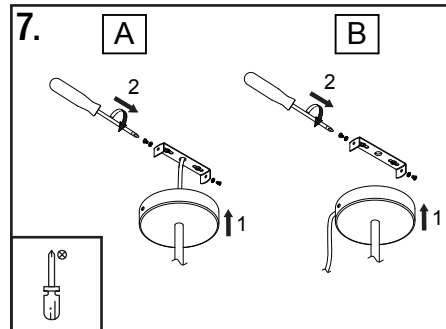

ALEA

Monteringsanvisning/ Assembly instruction

MiO