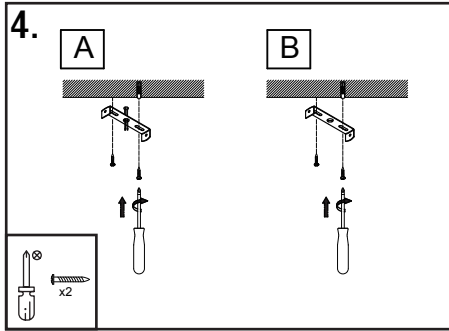

ALEA

Monteringsanvisning/ Assembly instruction

MiO