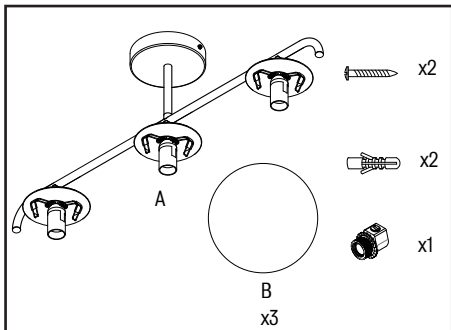

ALEA

Monteringsanvisning/ Assembly instruction

MiO