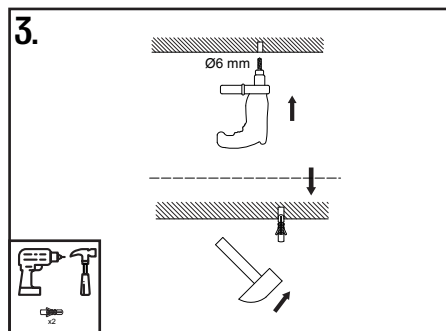

ALEA

Monteringsanvisning/ Assembly instruction

MiO