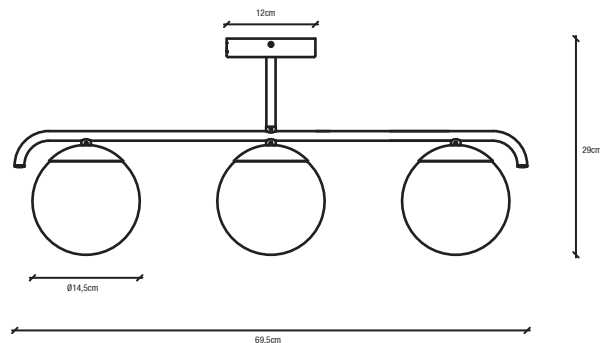

ALEA

Ceiling lamp plafond

Safety instructions

This product is made for dry and clean indoor environment (IP20). It should not be in contact with water, damp or any other fluid. Only use a dry cloth for cleaning. Never use any acid detergent on the electrical parts. The light bulb can get very hot. Pull out the plug and let the bulb cool down before replacing the light bulb.

Assembly instructions

1. Warning! Before installation, turn off the electrical feed at the circuit breaker (fuse) on your electrical service panel.
2. Assemble the lamp according to the drawing.
3. If you don't have a ceiling unit, please use the terminal block to connect the cables.
4. The external flexible cable and cord for this product are not replaceable. If the cable or cord is damaged the product shall be discarded.

Specifications

Model No: M2072770 M2072771

Voltage: 220-240V

MAX Power: E14 3 X MAX. 25W

For indoor use only.

For dry and clean indoor environment.

Don't throw the article into normal domestic waste but hand it in for recycling. In this way you have a big hand in environmental protection. Please ask your local government for next staging area.