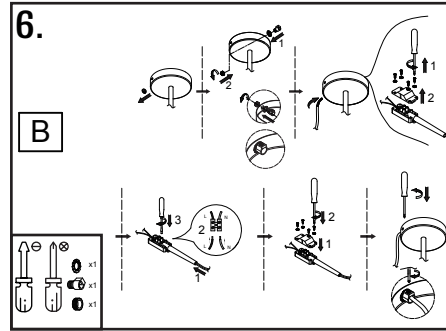

ALEA

Monteringsanvisning/ Assembly instruction

MiO