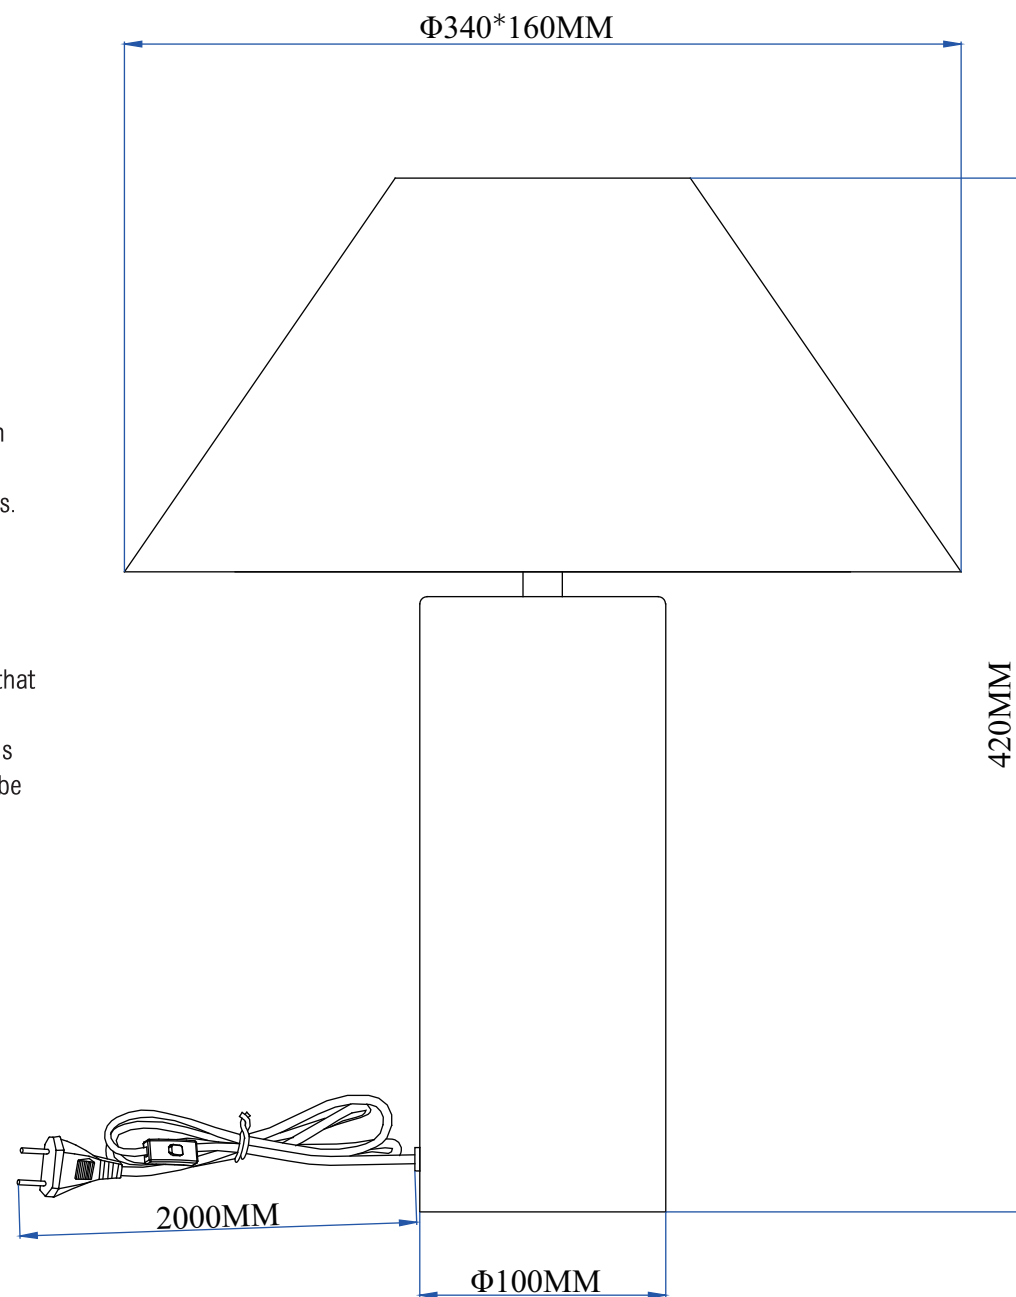

LEX

Table Lamp

Read this instruction carefully before usage. Keep this safe for future reference.

Safety instructions

This product is made for dry and clean indoor environment (IP20). It should not be in contact with water, damp or any other fluid.

Only use a dry cloth for cleaning. Never use any acid detergent on the electrical parts. The light bulb can get very hot. Pull out the plug and let the bulb cool down before replacing the light bulb.

Assembly instructions

1. Assemble the lamp according to the drawing. Turn gently on the tube parts so that the cord is not twisted.
2. Never change or modify the product. The external flexible cable and cord for this product are not replaceable. If the cable or cord is damaged the product shall be discarded.

Specifications

Model No: M2072307/M2072308

Voltage: 230V

Power: MAX 1X40W E27

For indoor use only.

For dry and clean indoor environment.

Don't throw the article into normal domestic waste but hand it in for recycling. In this way you have a big hand in environmental protection. Please ask your local government for next staging area.

21-03-11

Mio AB, Box 59, 543 50 Tibro, Tel: 020 - 66 44 00, www.mio.se