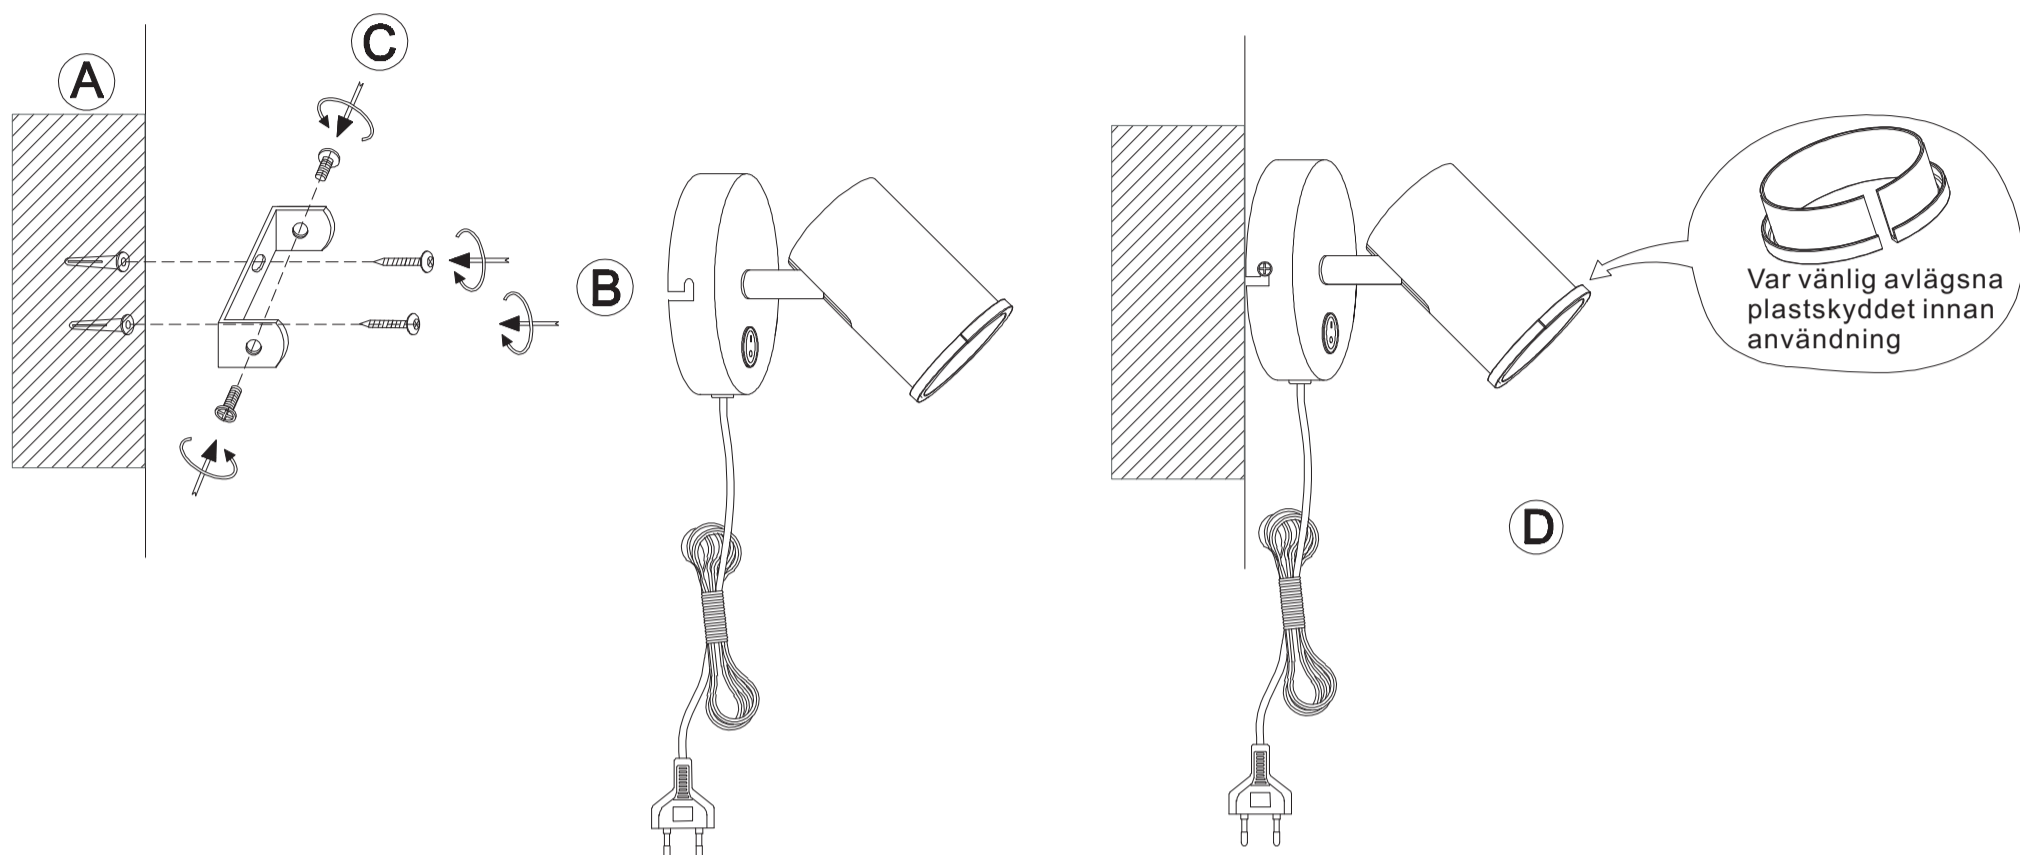

GOTTFRID

Monteringsanvisning

miO