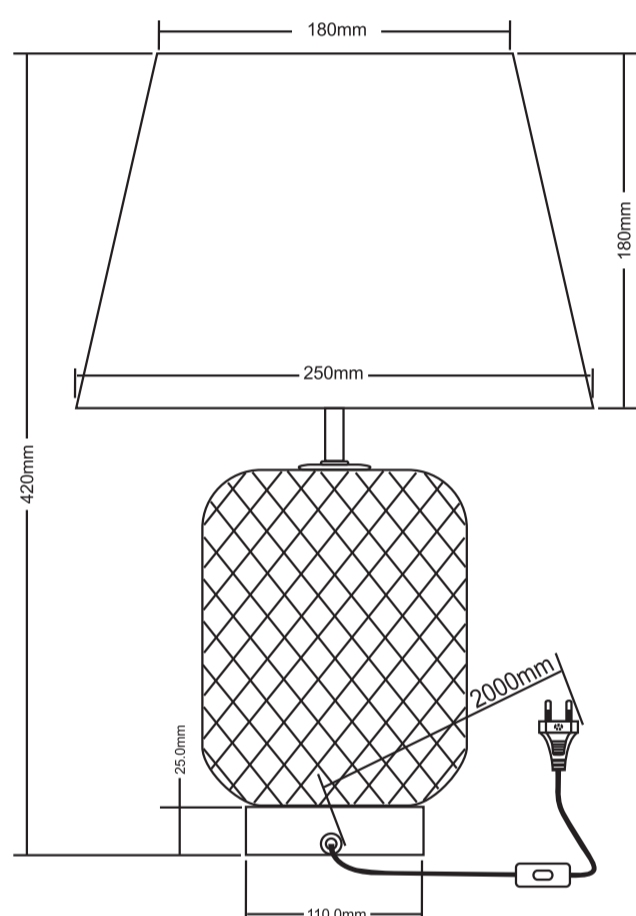

### Assembly instructions

1. Assemble the lamp according to the drawing.
2. Never change or modify the product. The external flexible cable and cord for this product are not replaceable. If the cable or cord is damaged the product shall be discarded.

### Specifications

Model No: MC54TL-S

Voltage: 220-240V

Power: MAX 40W

For indoor use only.

For dry and clean indoor environment

Don't throw the article into normal domestic waste but hand it in for recycling. In this way you have a big hand in environmental protection. Please ask your local government for next staging area.