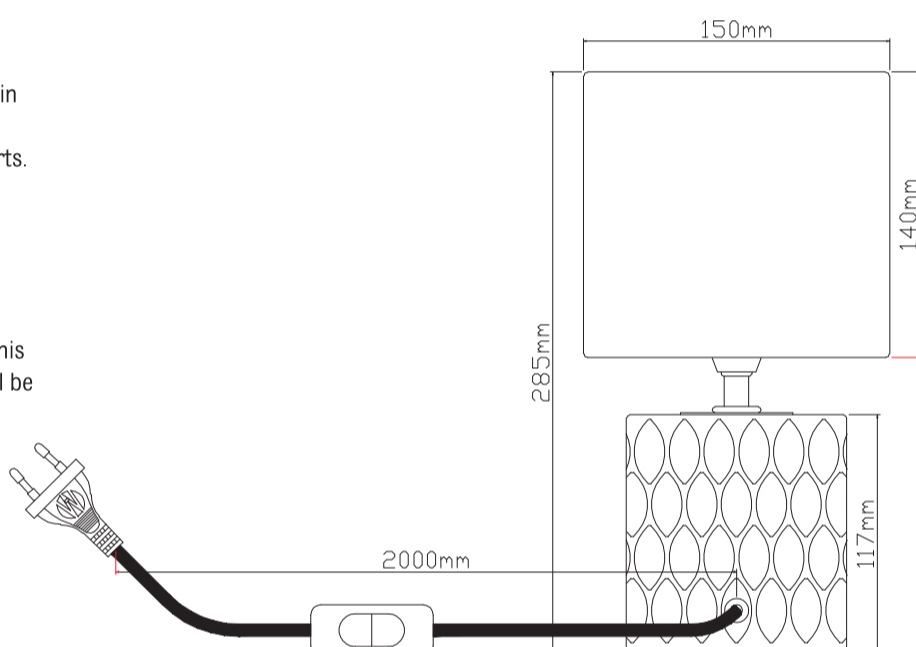

Monteringsinstruktion

1. Montera lampan efter skissen.
2. Försök aldrig modifiera eller ändra produkten. Anslutningskabeln och sladden till denna produkt är ej utbytbara. Om kabeln eller sladden skadas skall armaturen kasseras.

1. Assemble the lamp according to the drawing.
2. Never change or modify the product. The external flexible cable and cord for this product are not replaceable. If the cable or cord is damaged the product shall be discarded.

Specifications

Model Nr: M2031750,M2031751

Voltage: 220-240V

Power: MAX 1X40W E14

For indoor use only.

For dry and clean indoor environment

Don't throw the article into normal domestic waste but hand it in for recycling. In this way you have a big hand in environmental protection. Please ask your local government for next staging area.