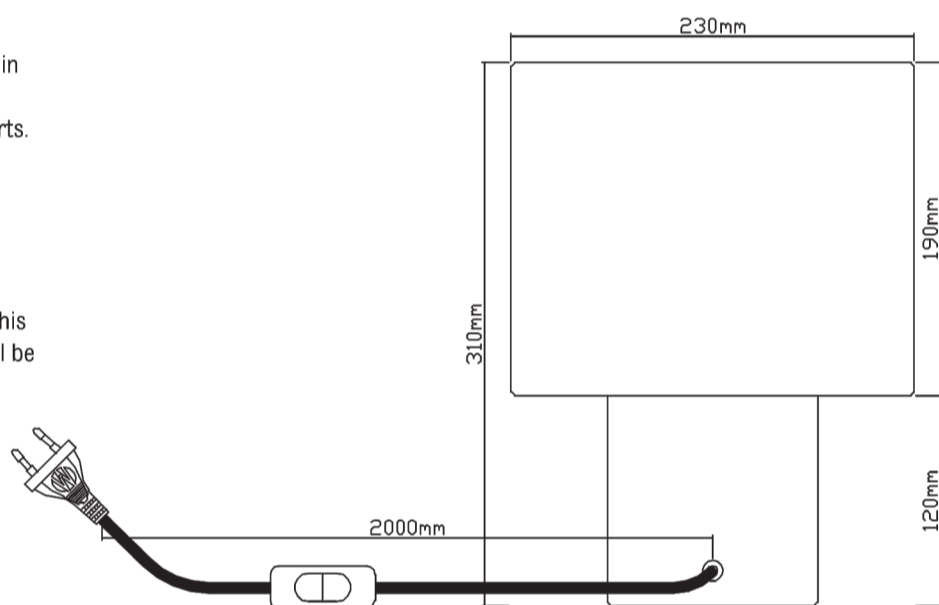

Specifications

Model No: M1984424, M1984426, M1984428

Voltage: 220-240V

Power: MAX 1x40W E14