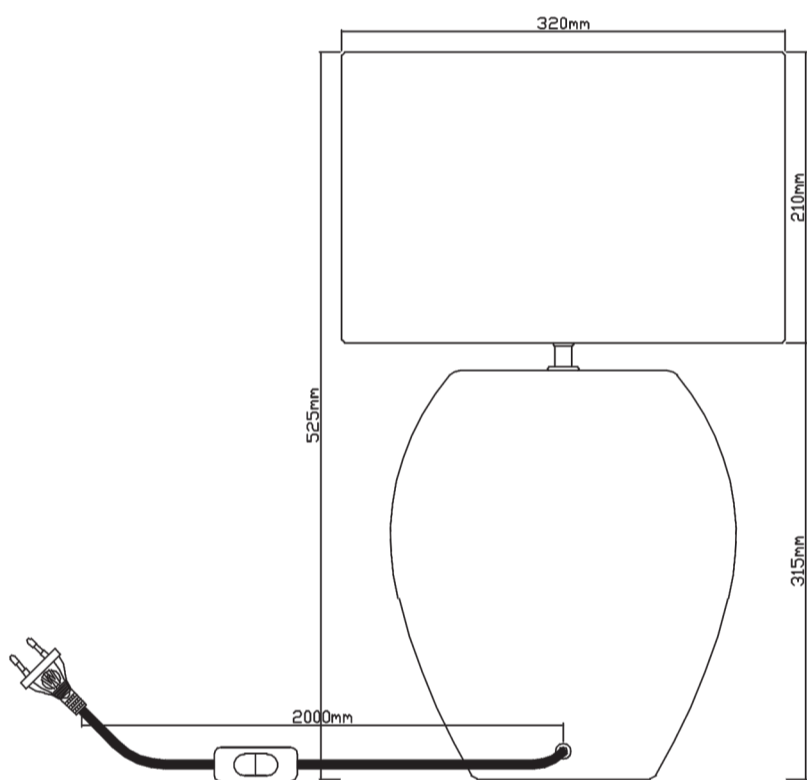

### Assembly instructions

1. Assemble the lamp according to the drawing.
2. Never change or modify the product. The external flexible cable and cord for this product are not replaceable. If the cable or cord is damaged the product shall be discarded.

### Specifications

Model No: M1984418, M1984422

Voltage: 220-240V

Power: MAX 1x60W E27

For indoor use only.

For dry and clean indoor environment

Don't throw the article into normal domestic waste but hand it in for recycling. In this way you have a big hand in environmental protection. Please ask your local government for next staging area.