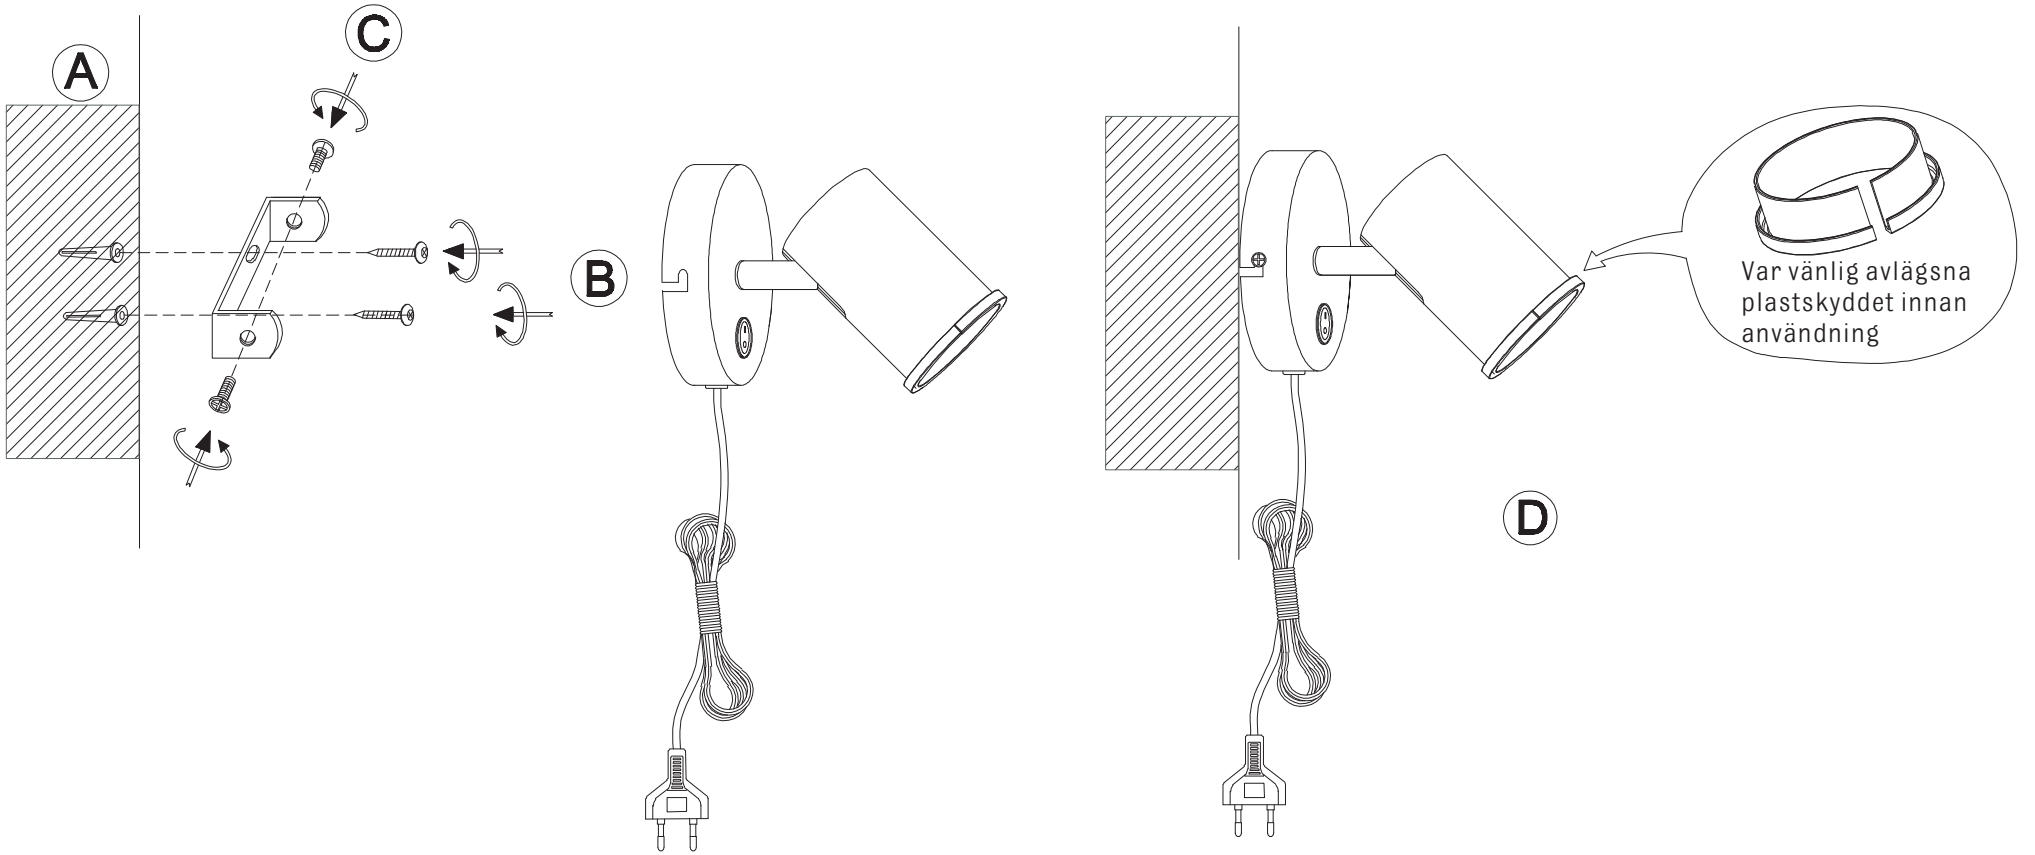

MONTREAL LED

Monteringsanvisning

miO