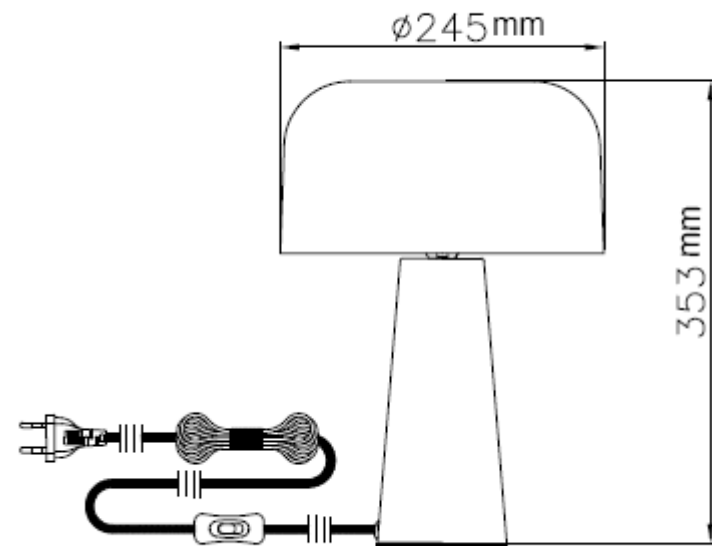

LEWIS

20-04-07

Table lamp

Read this instruction carefully before usage. Keep this safe for future reference.

Safety instructions

This product is made for dry and clean indoor environment (IP20). It should not be in contact with water, damp or any other fluid.

Only use a dry cloth for cleaning. Never use any acid detergent on the electrical parts.

The light bulb can get very hot. Pull out the plug and let the bulb cool down before replacing the light bulb.

Assembly instructions

1. Assemble the lamp according to the drawing.
2. Never change or modify the product. The external flexible cable and cord for this product are not replaceable. If the cable or cord is damaged the product shall be discarded.

Specifications

Model No:M1989491

Voltage:230V~50Hz

MAX Power: 1*E14 Max25W

For indoor use only.

For dry and clean indoor environment.

Don't throw the article into normal domestic waste but hand it in for recycling. In this way you have a big hand in environmental protection. Please ask your local government for next staging area.

Mio AB, Box 59, 543 21 Tibro, Tel: 020 - 66 44 00,
www.mio.se