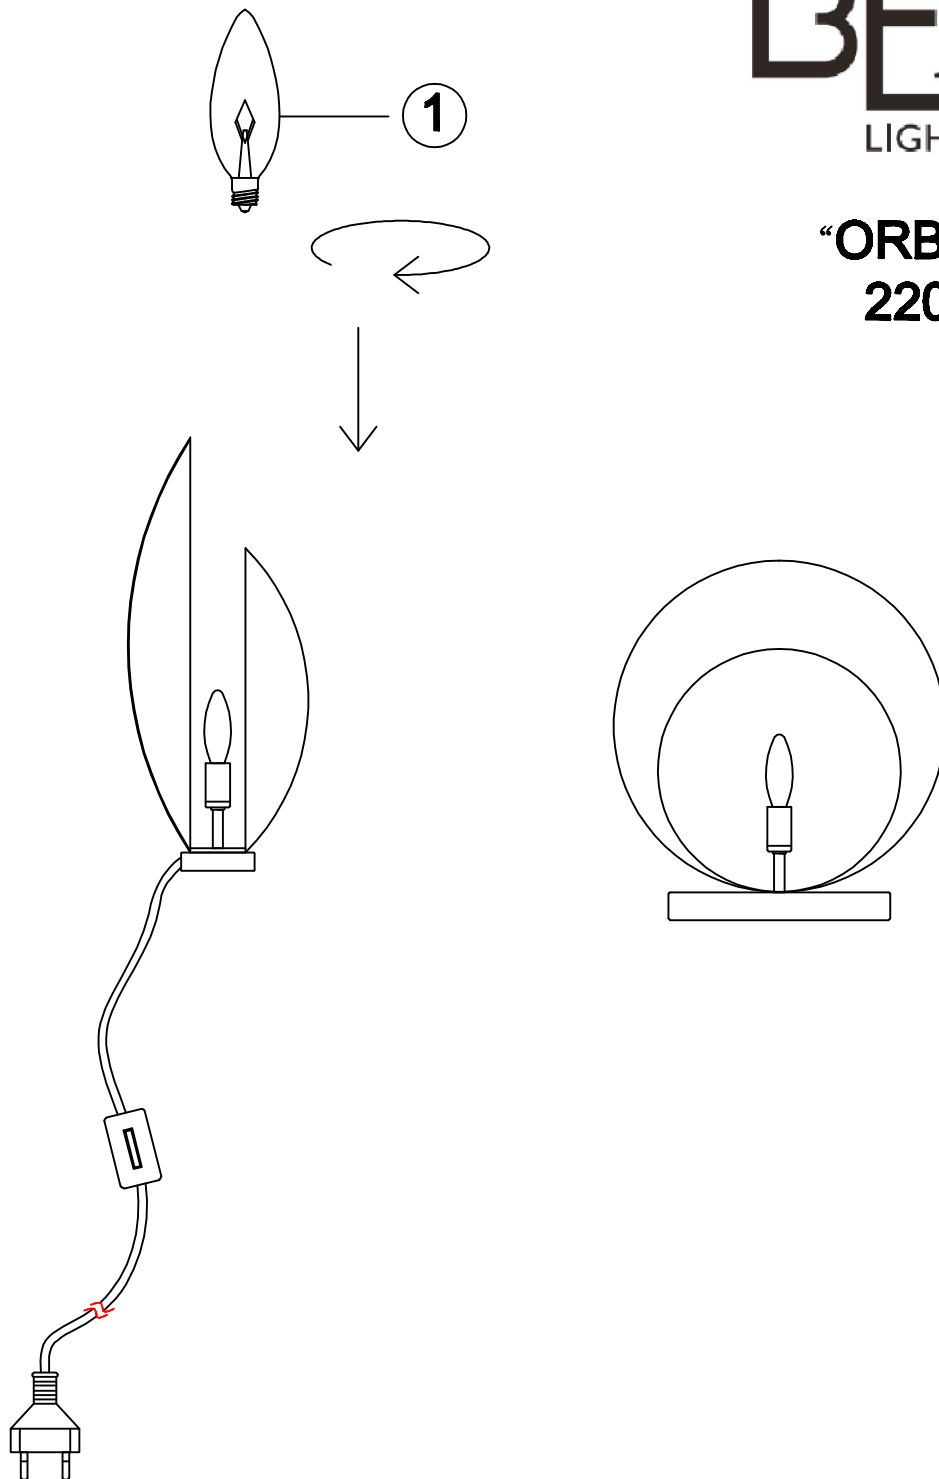

Glo[®]
BEN
LIGHTING

“ORBIT”
2208

WWW.globenlighting.se